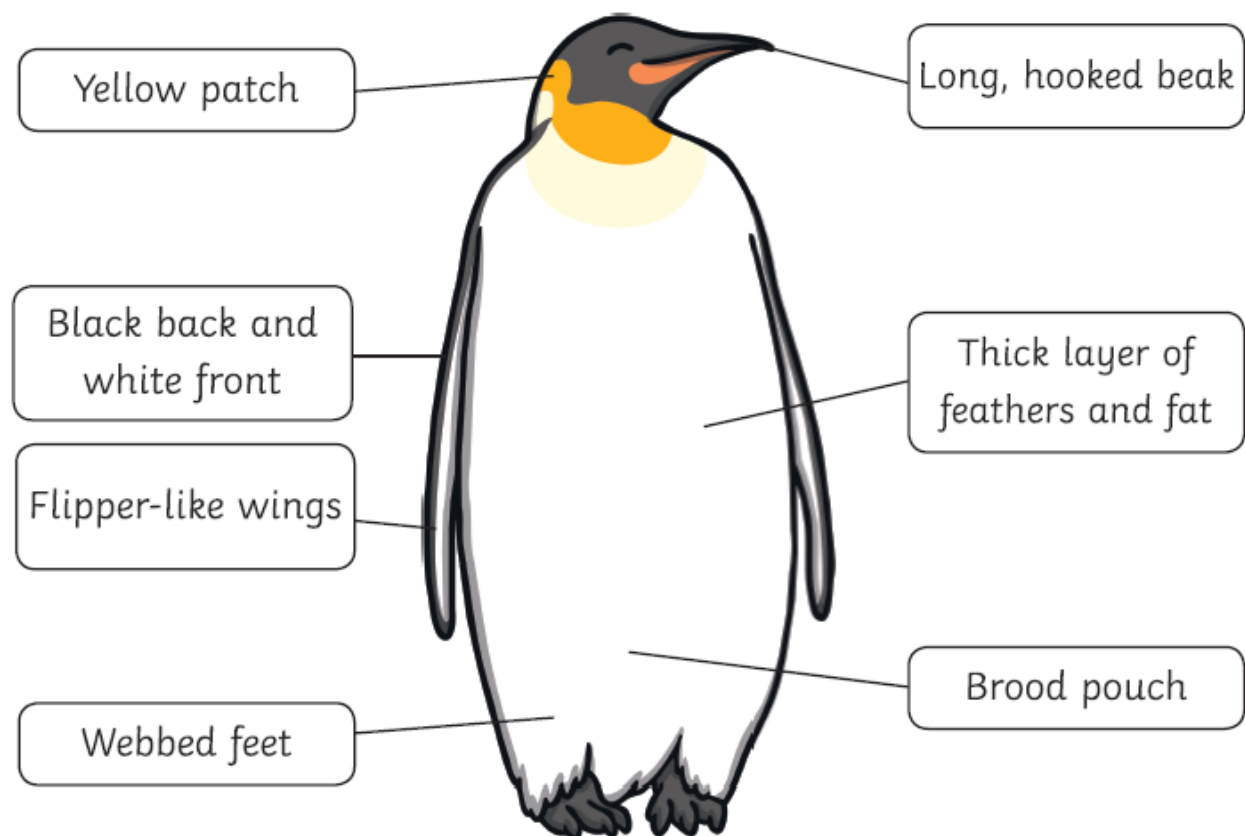

# The Emperor Penguin

The emperor penguin is the largest penguin in the world. Penguins are birds but they cannot fly. They use their wings to help them swim.

## Habitat

They live in Antarctica and it is very cold. Emperor penguins live together in a big group (a colony) so that they can keep warm.

## Did you know...?

- The female lays an egg and passes it to the male. He keeps it warm all winter in his brood pouch.
- Adults can grow up to 130cm.
- They can swim underwater for up to 22 minutes.

- She keeps it warm all winter in her brood patch.
- She passes it to the male.**
- She has webbed feet.

5. How long can emperor penguins swim underwater? Tick **one**.

- for up to 22 minutes**
- for up to 22 days
- for up to 130cm